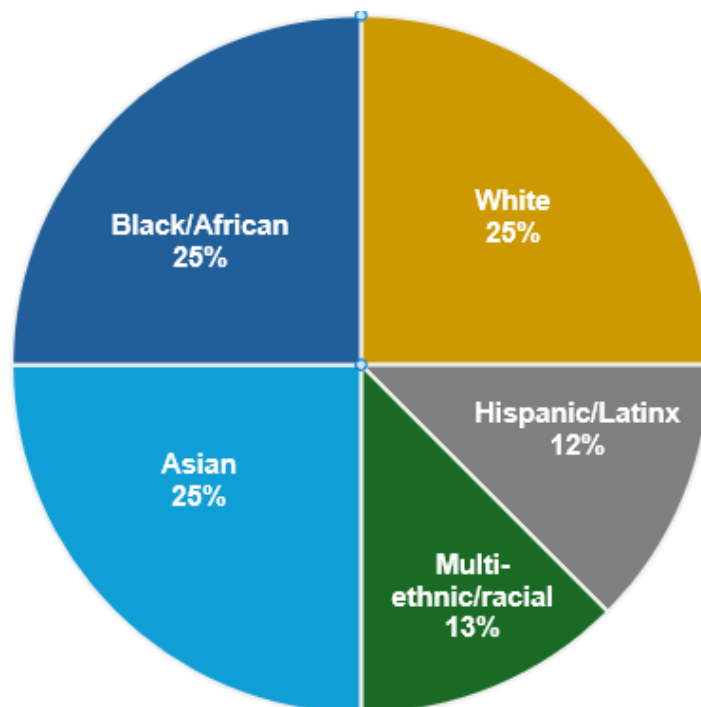

Racial and Ethnic Identities Reported by Panelists